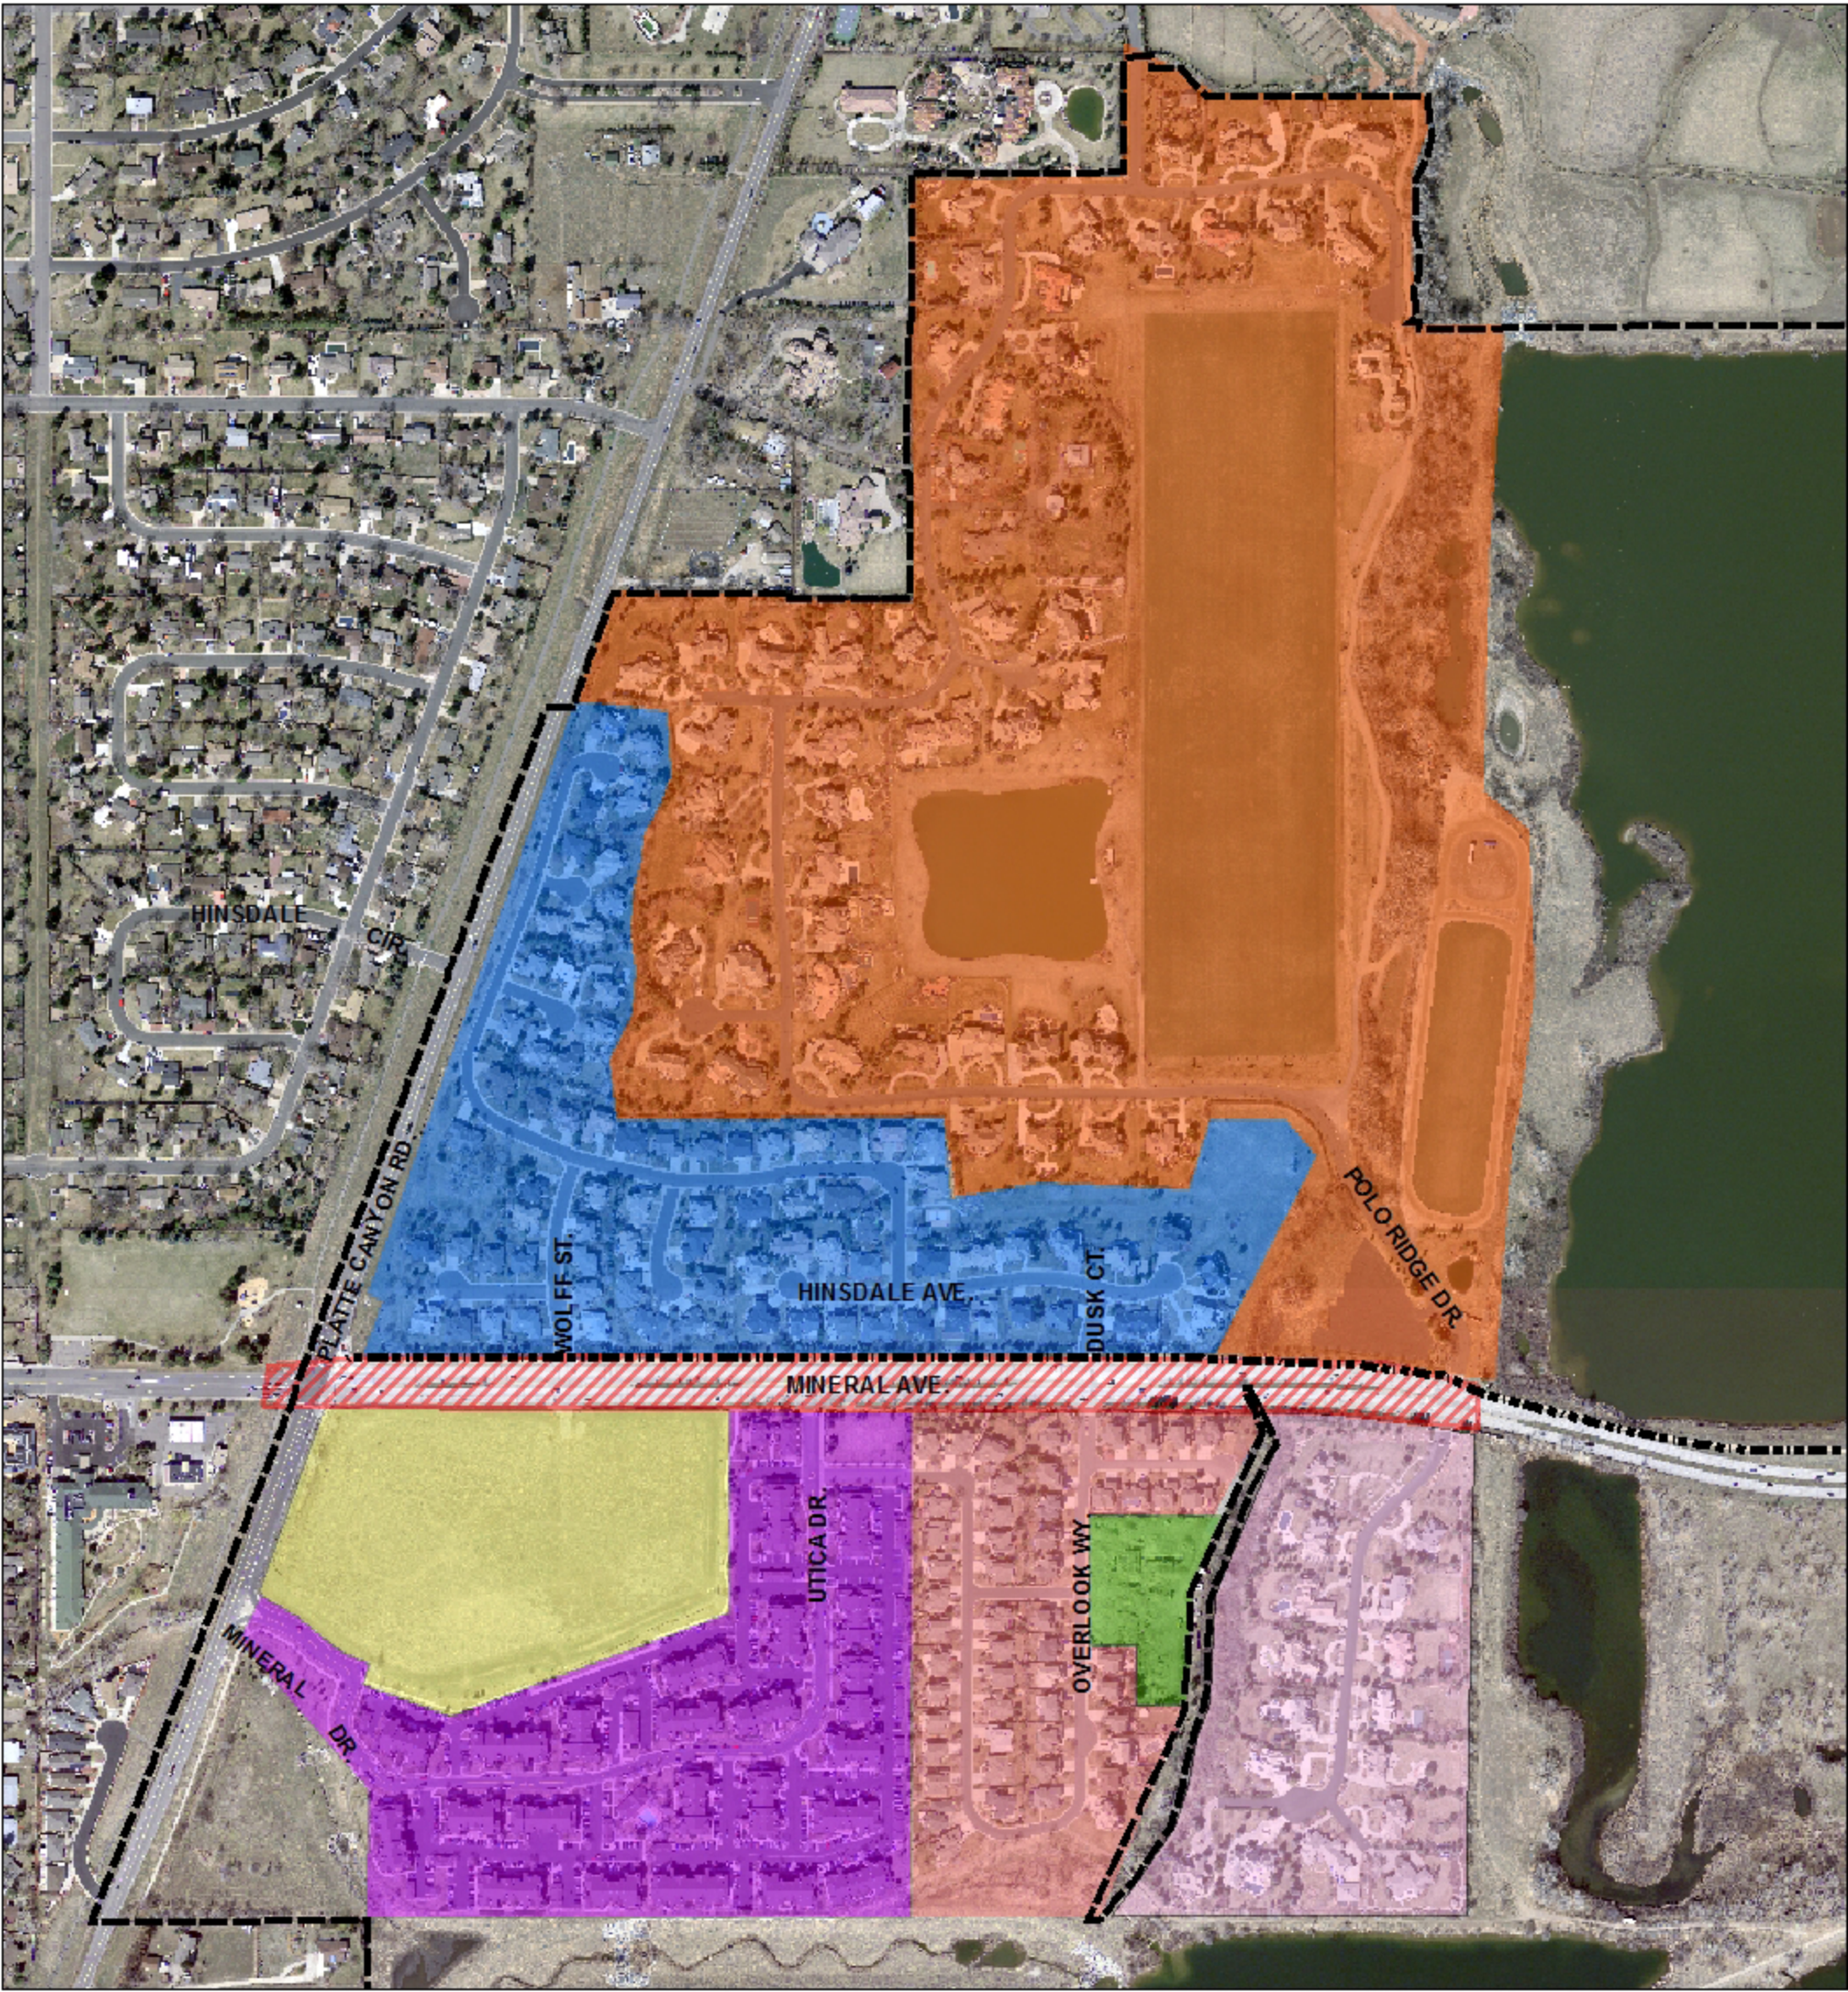

Study Corridor Map

- | | | | |
|---|--------------------------|---|---------------------------|
|  | Corridor limits |  | Pinnacle at Mountain Gate |
|  | Polo Reserve Farms |  | Overlook at Platte Valley |
|  | Meadowbrook |  | Overlook Plateau |
|  | Meadows at Platte Valley |  | The Sanctuary |
|  | Mineral Ave. Trail |  | City of Littleton Limits |