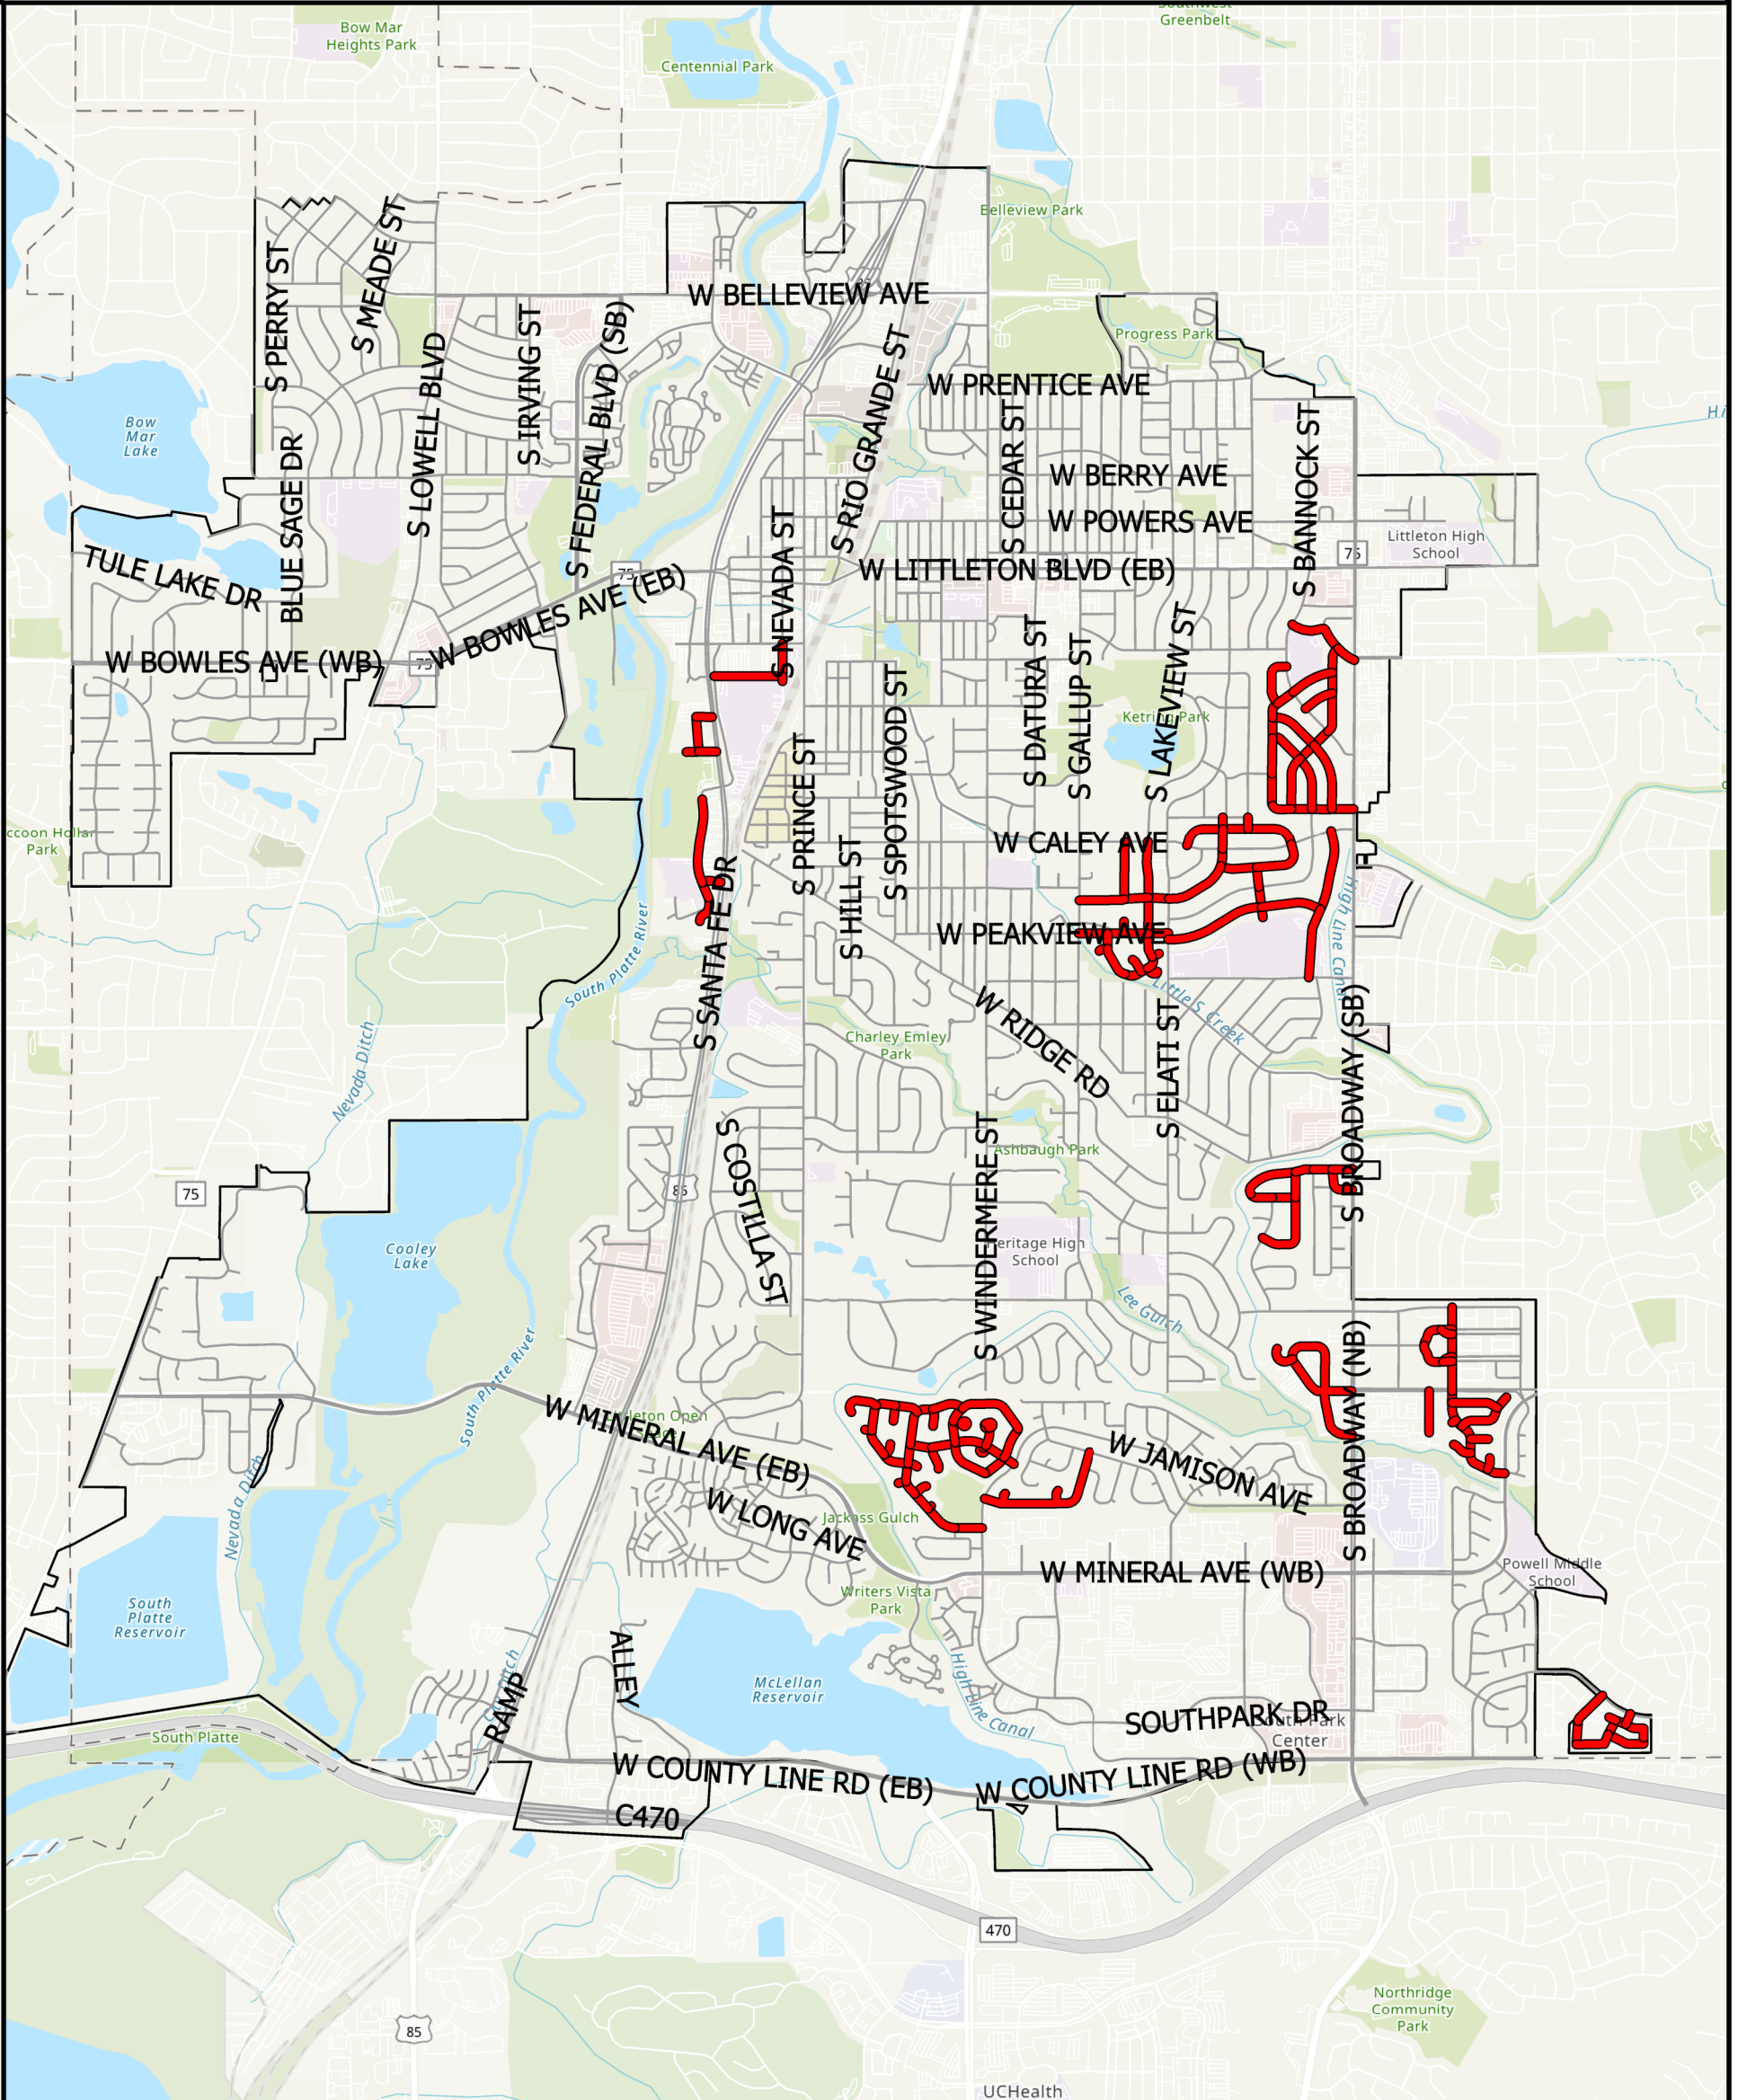

CITY OF LITTLETON PAVEMENT MANAGEMENT 2023 - SLURRY

Trailmark

Legend

- City Limits
- Public Streets
- 2023-Slurry

0 0.25 0.5 Miles

N

Latest Update: 1/9/2023