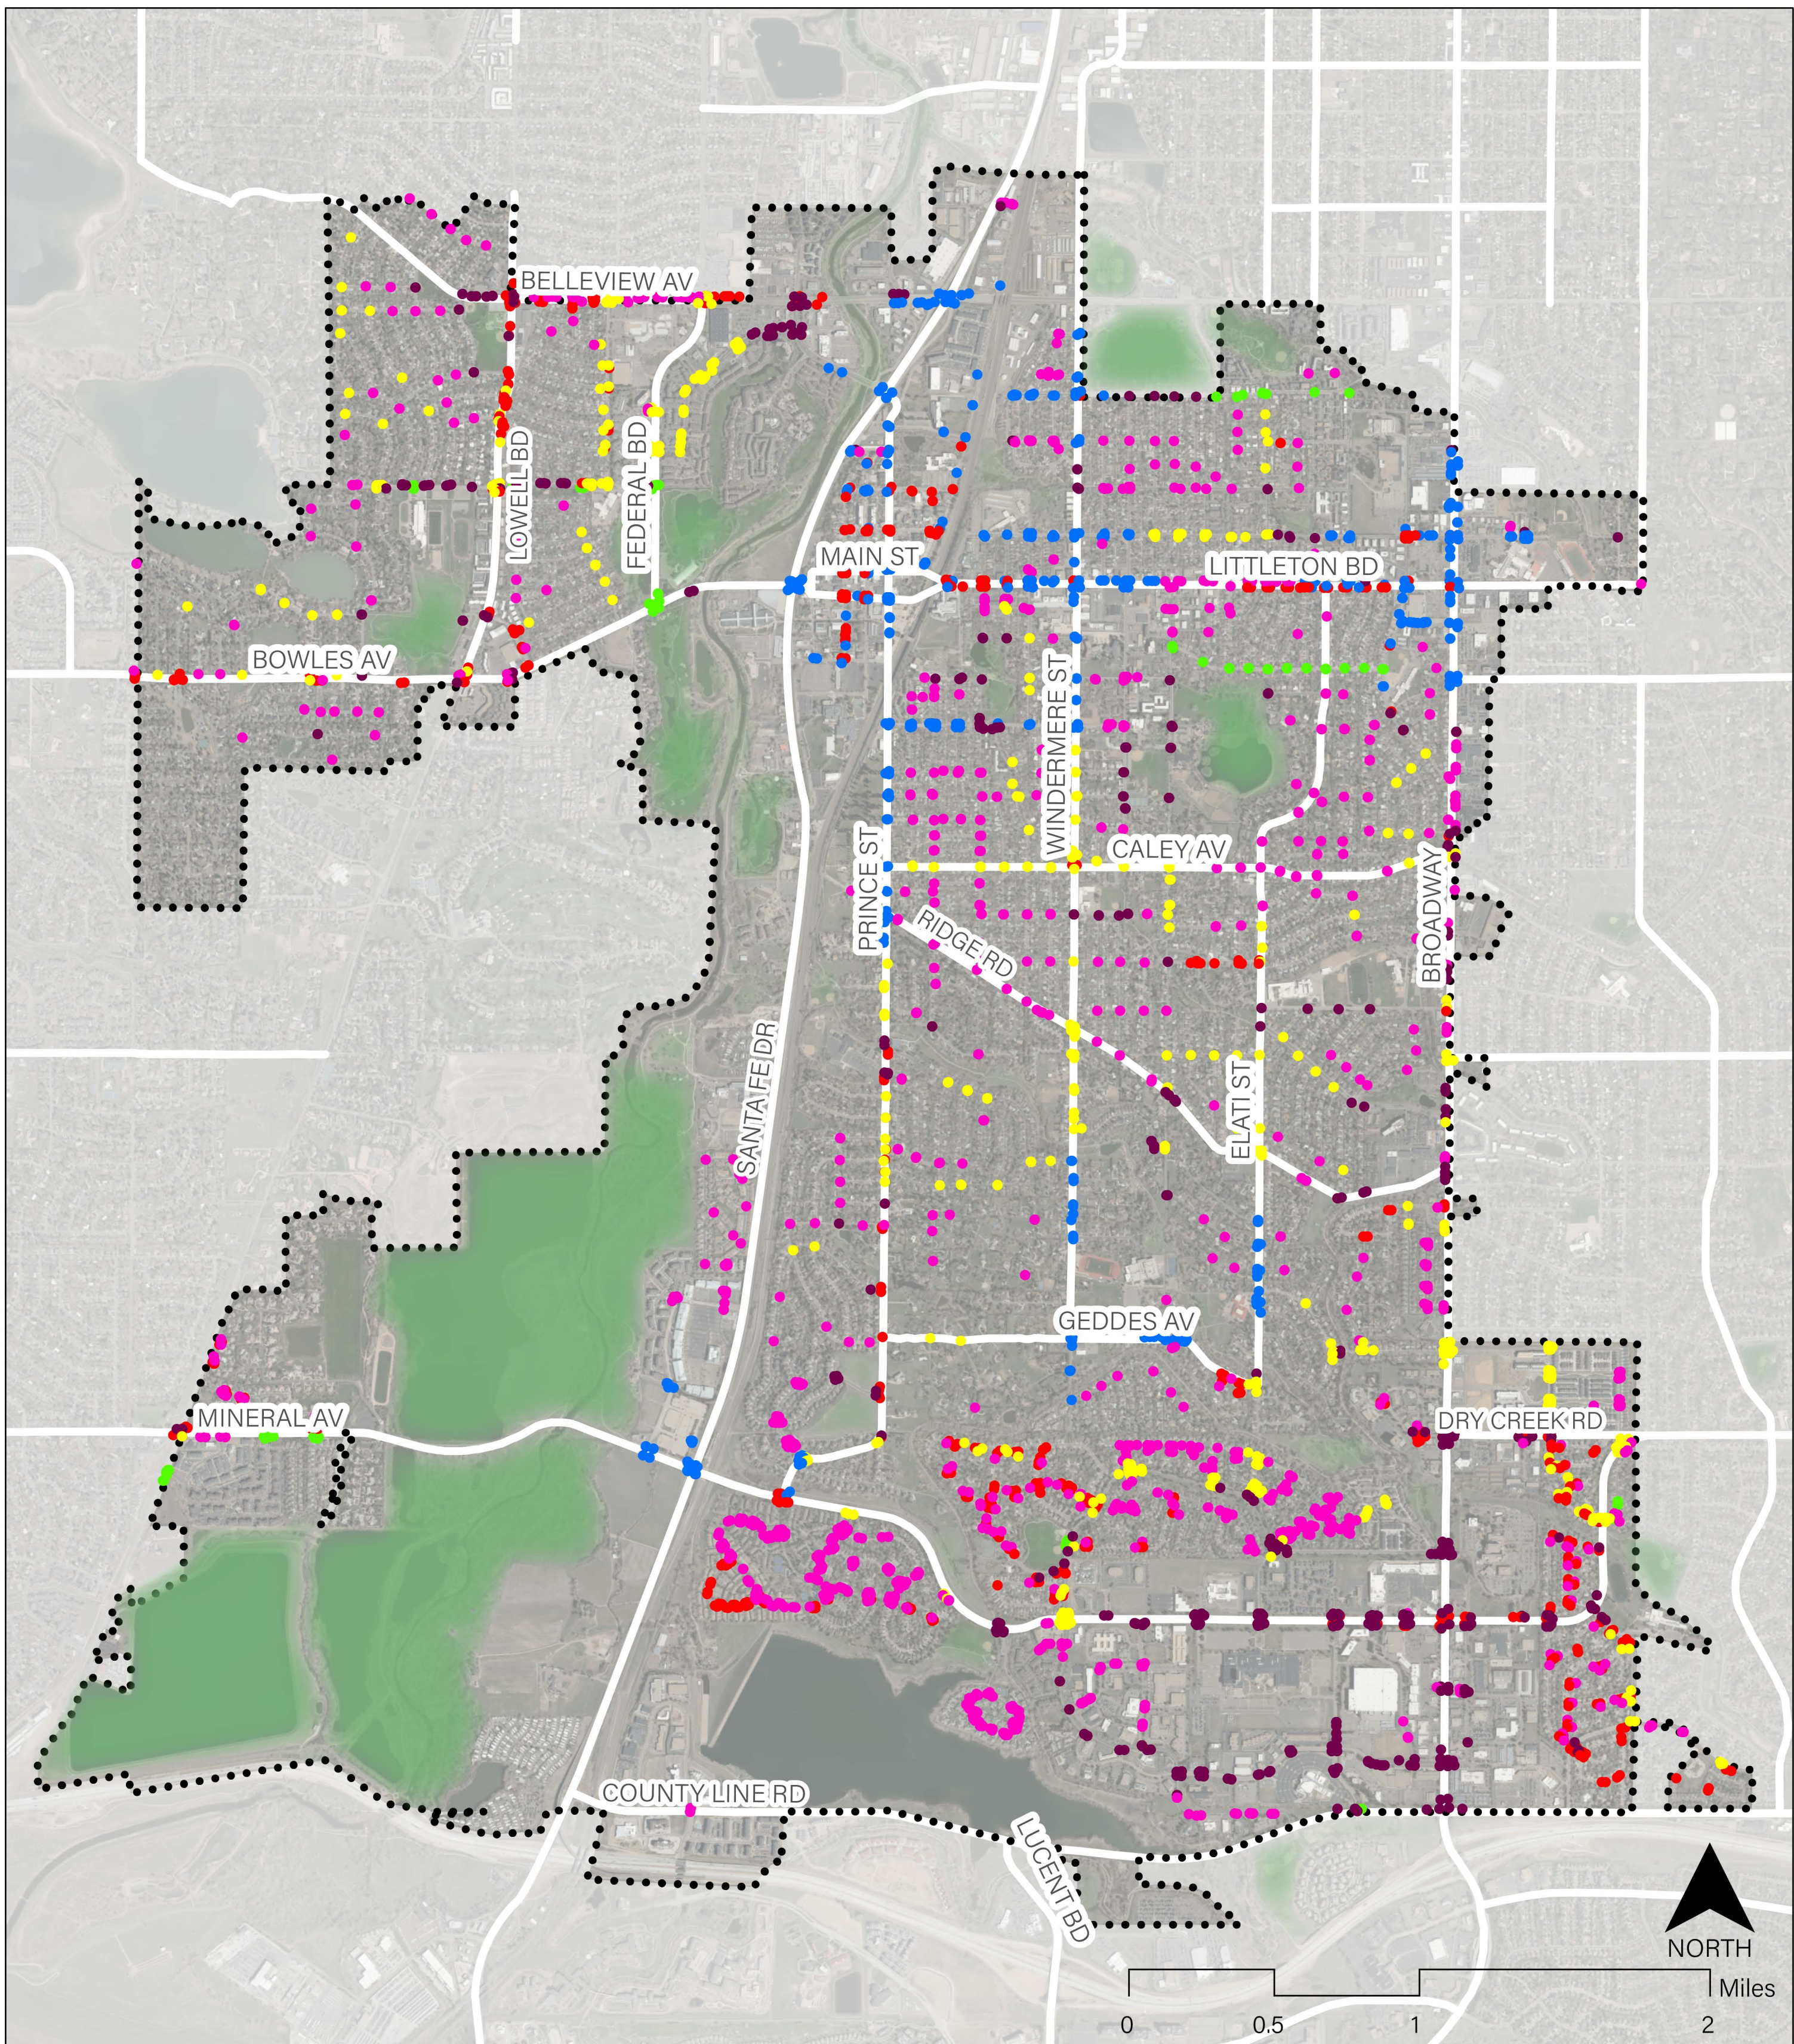

City-Owned Buildings

City of Littleton Owned Buildings

- | | | | | |
|---|---------------------------------|------------------------------|----------------------------------|--|
| A) Littleton Center
Constructed 1977 | C) City Courthouse
1907 | E) Littleton Museum
2004 | G) D&RG Depot
1873 | I) Belleview Service Center
1948 - 2007 |
| B) Geneva Lodge
1926 | D) Bemis Public Library
1967 | F) Depot Arts Center
1888 | H) Town Hall Arts Center
1920 | |

Public Right-of-Way

- RED** - Category 1
- BLUE** - Category 2
- GREEN** - Category 3
- YELLOW** - Category 4
- PINK** - Category 5

- GREEN** - Completed